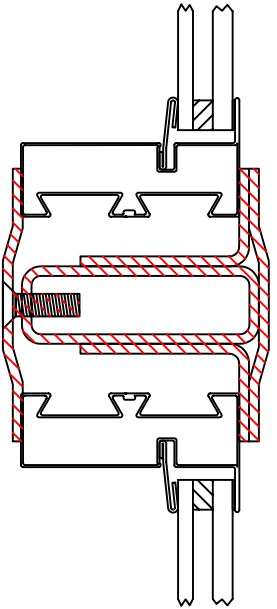

Fixed Window Horizontal Zero Mullion

Fixed Window Vertical Zero Mullion

Fixed Over Operable Window Zero Horizontal Mullion

Operable Window Vertical Zero Mullion

MULLIONS

Fyre-Tec offers several mullion styles that allow interconnection of the framing systems permitting the openings to exceed the size of the largest individual window. Two or more windows may be "mullied" to fill the opening or create the "look" desired while maintaining the protective integrity.

NFPA 80 restricts mullied opening to 84 square feet maximum, with neither height nor width dimension to exceed 12 feet.

Heavy Vertical Mullion

45 Degree Vertical Mullion

90 Degree Vertical Mullion