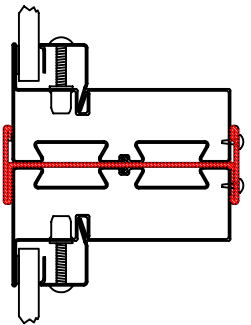

Fixed Window Horizontal Zero Mullion

Fixed Window Vertical Zero Mullion

Fixed Over Operable Window Zero Horizontal Mullion

Operable Window Vertical Zero Mullion

MULLIONS

Fyre-Tec offers several mullion styles that allow interconnection of the framing systems permitting the openings to exceed the size of the largest individual window. Two or more windows may be "mullied" to fill the opening or create the "look" desired while maintaining the protective integrity.

NFPA 80 restricts mullied opening to 84 square feet maximum, with neither height nor width dimension to exceed 12 feet.

Heavy Vertical Mullion

45 Degree Vertical Mullion

90 Degree Vertical Mullion