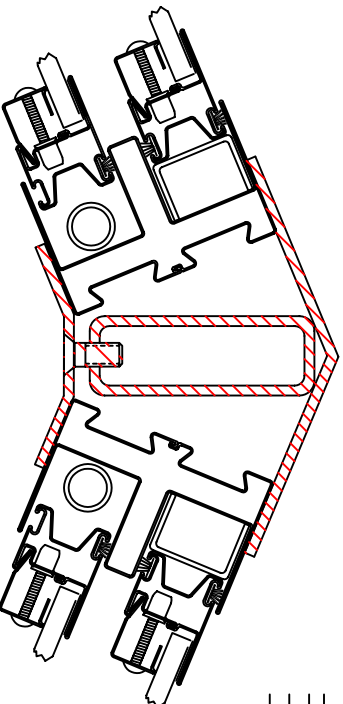

Fixed Window Horizontal Zero Mullion

Fixed Window Vertical Zero Mullion

Fixed Over Operable Window Zero Horizontal Mullion

Operable Window Vertical Zero Mullion

MULLIONS

Fyre-Tec offers several mullion styles that allow interconnection of the framing systems permitting the openings to exceed the size of the largest individual window. Two or more windows may be "mullied" to fill the opening or create the "look" desired while maintaining the protective integrity.

NFPA 80 restricts mullied opening to 84 square feet maximum, with neither height nor width dimension to exceed 12 feet.

Heavy Vertical Mullion

45 Degree Vertical Mullion

90 Degree Vertical Mullion