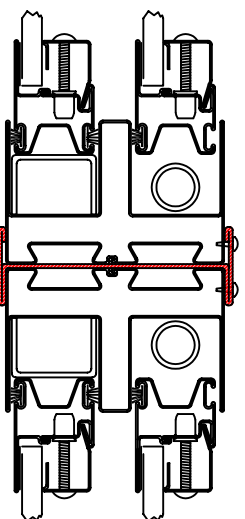

Fixed Window Horizontal Zero Mullion

Fixed Window Vertical Zero Mullion

Fixed Over Operable Window Zero Horizontal Mullion

Operable Window Vertical Zero Mullion

MULLIONS

Fyre-Tec offers several mullion styles that allow interconnection of the framing systems permitting the openings to exceed the size of the largest individual window. Two or more windows may be "mullied" to fill the opening or create the "look" desired while maintaining the protective integrity.

NFPA 80 restricts mullied opening to 84 square feet maximum, with neither height nor width dimension to exceed 12 feet.

Heavy Vertical Mullion

45 Degree Vertical Mullion

90 Degree Vertical Mullion