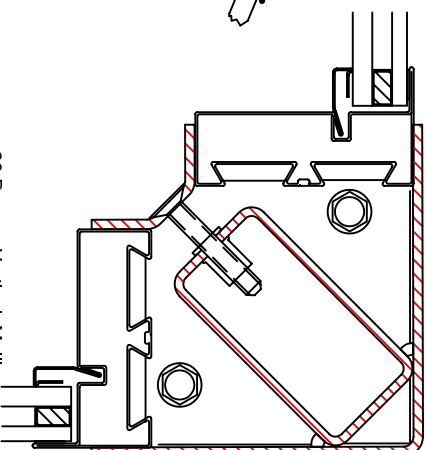

Fixed Window Horizontal Zero Mullion

Fixed Window Vertical Zero Mullion

Fixed Over Operable Window Zero Horizontal Mullion

Operable Window Vertical Zero Mullion

MULLIONS

Fyre-Tec offers several mullion styles that allow interconnection of the framing systems permitting the openings to exceed the size of the largest individual window. Two or more windows may be "mullied" to fill the opening or create the "look" desired while maintaining the protective integrity.

NFPA 80 restricts mullied opening to 84 square feet maximum, with neither height nor width dimension to exceed 12 feet.

Heavy Vertical Mullion

45 Degree Vertical Mullion

90 Degree Vertical Mullion