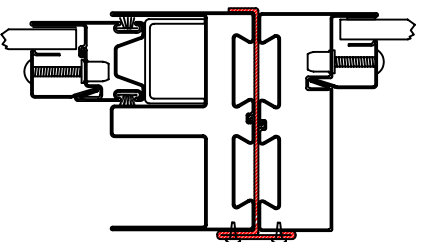

Fixed Window Horizontal Zero Mullion

Fixed Window Vertical Zero Mullion

Fixed Over Operable Window Zero Horizontal Mullion

Operable Window Vertical Zero Mullion

MULLIONS

Fyre-Tec offers several mullion styles that allow interconnection of the framing systems permitting the openings to exceed the size of the largest individual window. Two or more windows may be "mullied" to fill the opening or create the "look" desired while maintaining the protective integrity.

NFPA 80 restricts mullied opening to 84 square feet maximum, with neither height nor width dimension to exceed 12 feet.

Heavy Vertical Mullion

45 Degree Vertical Mullion

90 Degree Vertical Mullion